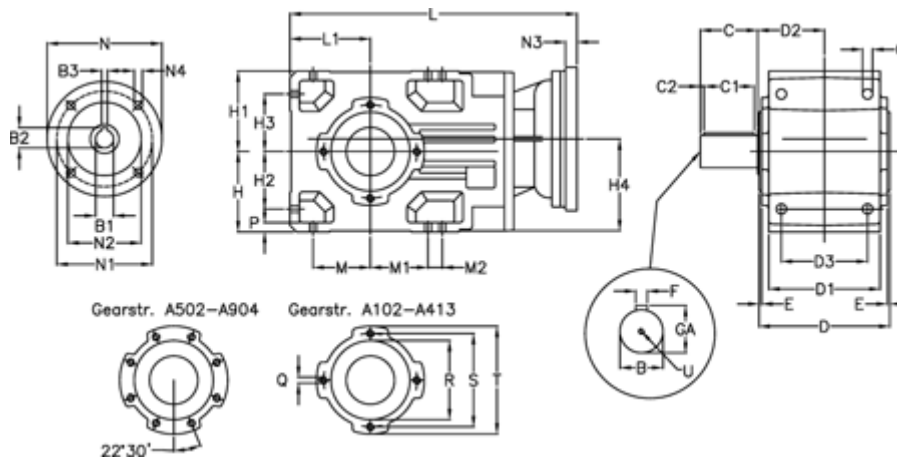

Article number: 29600201811240
 Description: Bevel helical gearbox
 A202UR-18,1-P100B5

Measures

B = 30	D1 = 110	H1 = 80	M2 = 0	Q = M8x15
B1 = 28	D2 = 73.0	H2 = 60	N = 250	R = 95
B2 = 31.3	D3 = 90	H3 = 60	N1 = 215	S = 115
B3 = 8	Description = A202UR-xx-P100 B5	H4 = 93.0	N2 = 180	T = 140
C = 60	E = 3.0	L = 335.5	N3 = -	U = M10x22
C1 = 50	F = 10	L1 = 80	N4 = M12x16	
C2 = 5.0	GA = 33	M = 60	O = 9.5	
D = 136	H = 80	M1 = 60	P = 9	